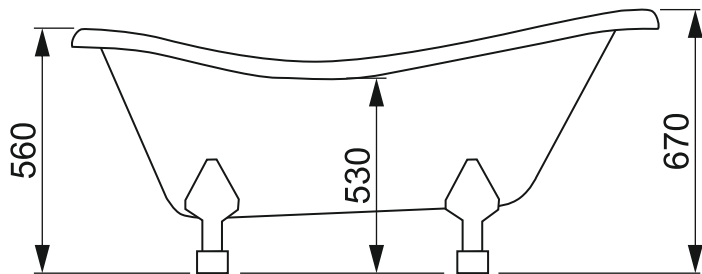

Glossy White