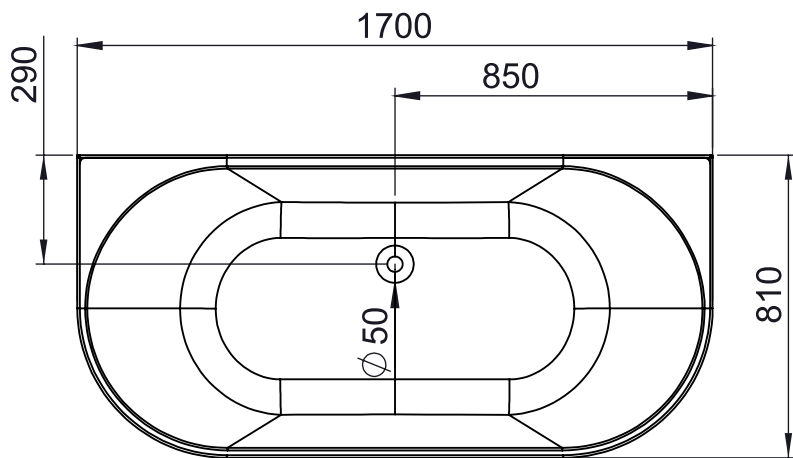

# Bristol

Luxury, comfort and modern style

High gloss white acrylic and reinforced with resin & fiberglass

Bathtub style: double ended

White interior and different colors in exterior

Easy clean and easy maintenance