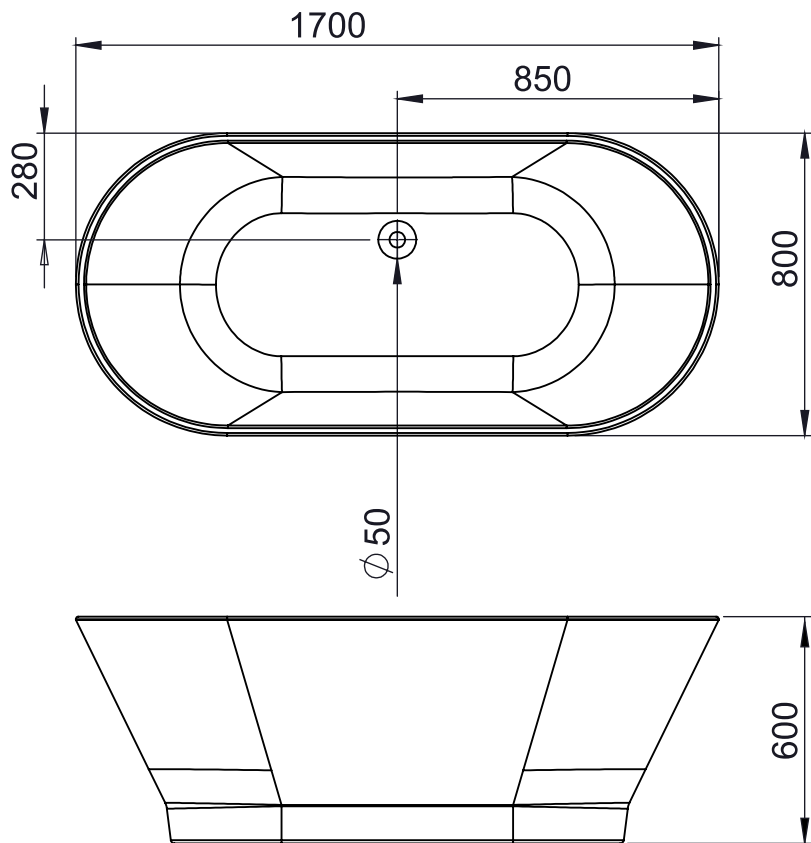

Glossy White