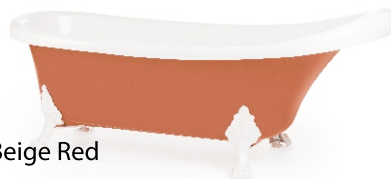

# Bristol

Luxury, comfort and modern style

High gloss white acrylic and reinforced with resin & fiberglass

Bathtub style: double ended

White interior and different colors in exterior

Easy clean and easy maintenance

Glossy White

Beige Red

Pastel Violet

Limonite

# Knossos

Luxury, comfort and retro style

Cast product – gelcoat finish

White interior and different colors in exterior

Easy clean and easy maintenance

Glossy White

Beige Red

Pastel Violet

# Oslo

Luxury, comfort and modern style

High gloss white acrylic and reinforced with resin & fiberglass

Bathtub style: double ended

White interior and different colors in exterior

Easy clean and easy maintenance